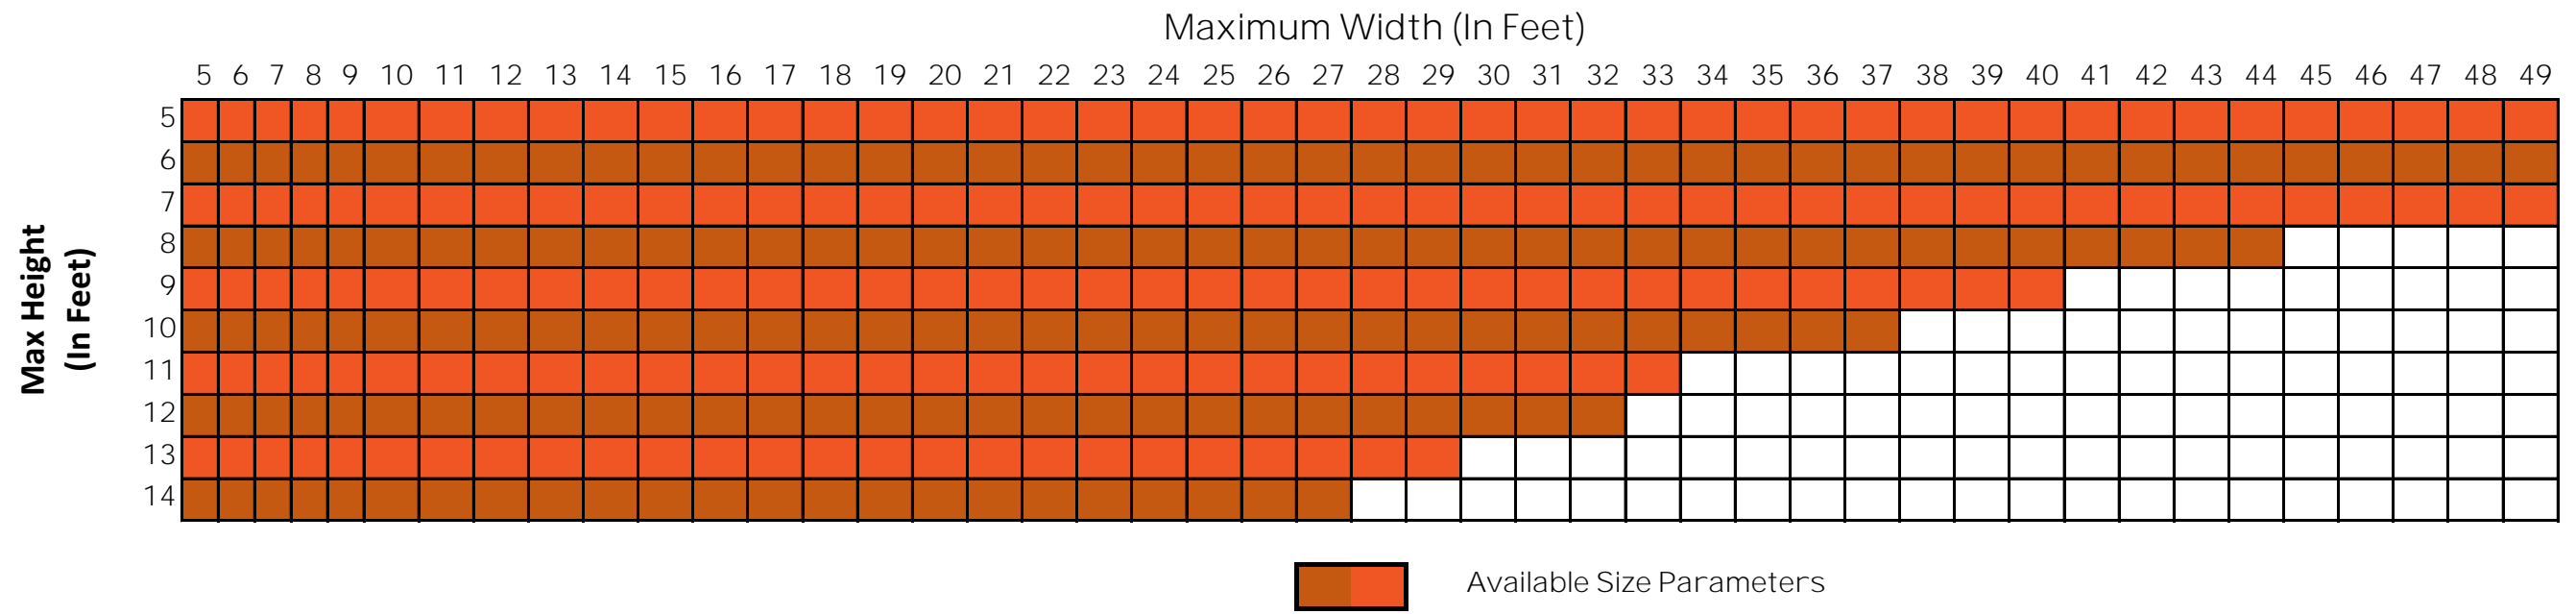

Mute System Functionality Comparison Chart

Questions Please Call: 718.782.7882